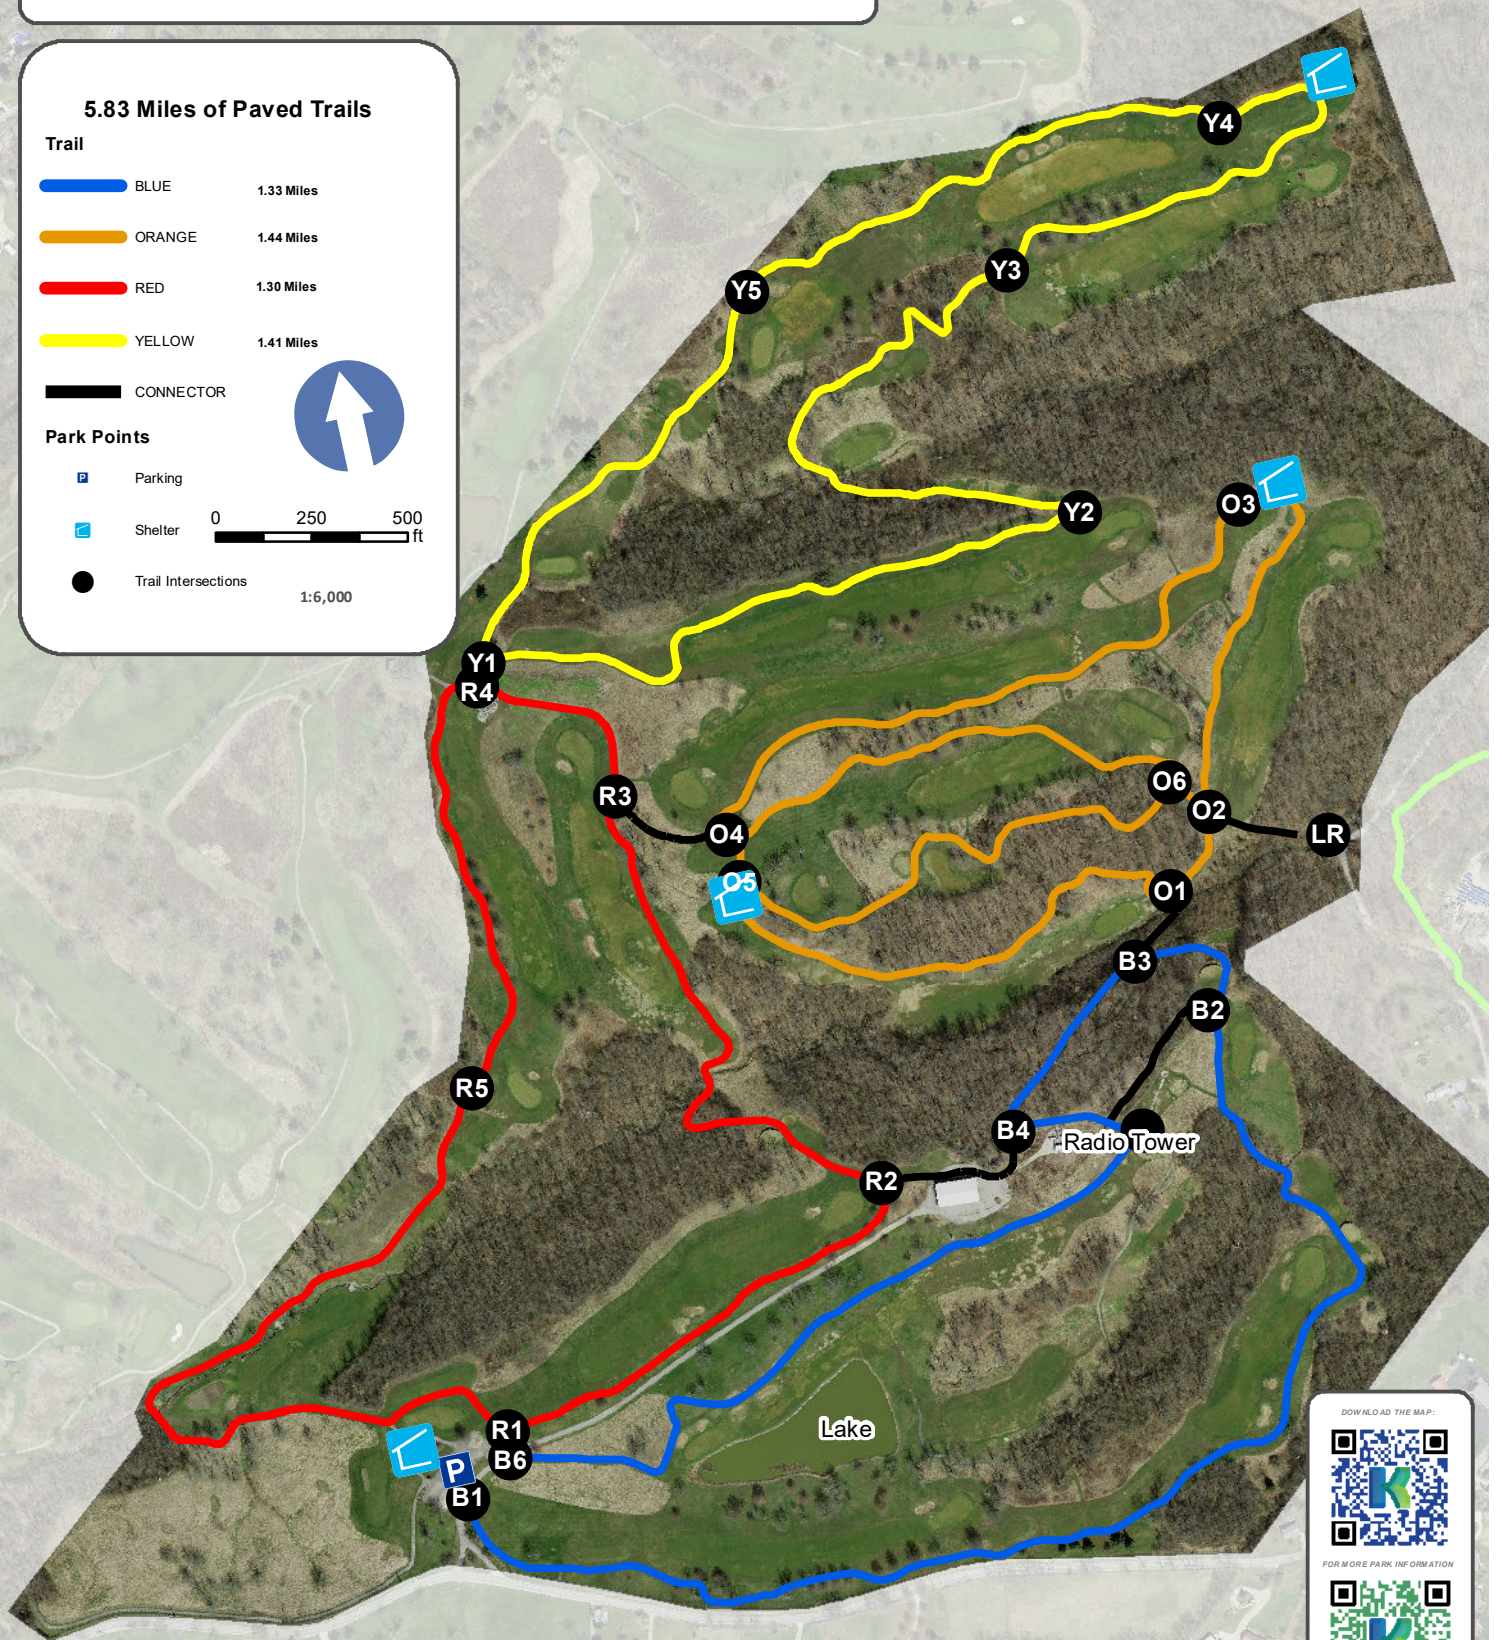

## 5.83 Miles of Paved Trails

### Trail

	BLUE	1.33 Miles
	ORANGE	1.44 Miles
	RED	1.30 Miles
	YELLOW	1.41 Miles

### CONNECTOR

### Park Points

- Parking
- Shelter
- Trail Intersections

0 250 500  
ft

1:6,000

DOWNLOAD THE MAP:

FOR MORE PARK INFORMATION

Map Produced By: